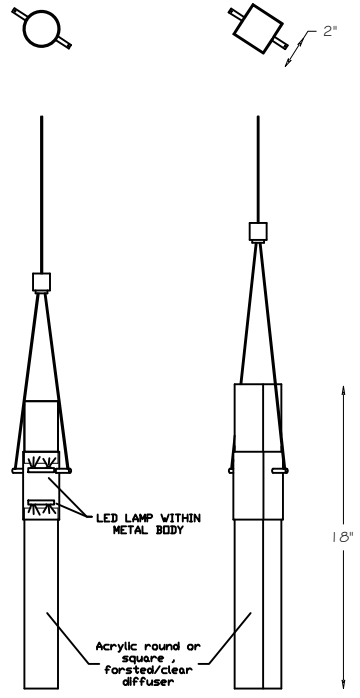

56'-0" OAH

50'-0" BH

Enlarged Front/Plan View
scale: 1"=1'-0"

Enlarged details
scale: 1"=1'-0"

Comparison view
scale: 1/8"=1'-0"

Round 24" Ø irregular shape drum x 10.
Shown option with decorative mesh, type "Carl Stahl"
Optional: Clear/colored acrylic panels, Fabric/Organza

3D Perspective view
not to scale